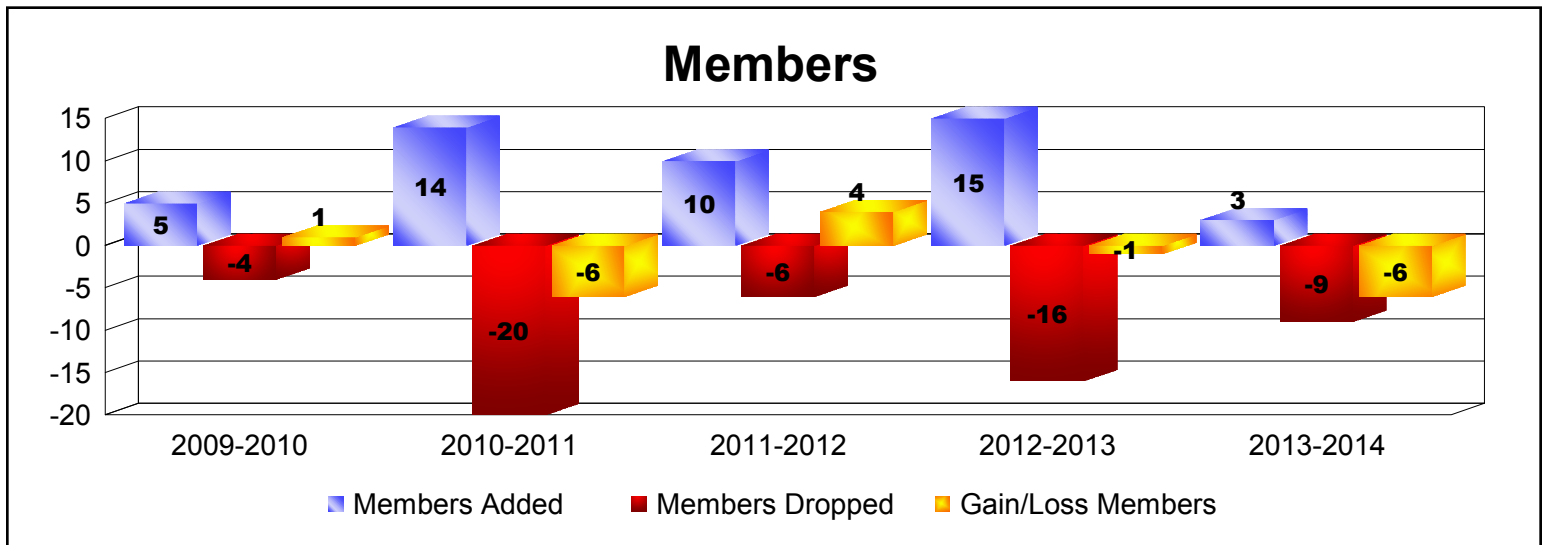

Year	New Clubs	Dropped Clubs	Gain/ Loss Clubs	New Members	Charter Members	Reinstate Members	Transfer Members	Total Member Added	Total Members Dropped	Gain/ Loss Members
2009-2010	0	0	0	4	0	0	1	5	-4	1
2010-2011	0	0	0	12	0	2	0	14	-20	-6
2011-2012	0	0	0	8	0	2	0	10	-6	4
2012-2013	0	0	0	14	0	0	1	15	-16	-1
2013-2014	0	0	0	2	0	1	0	3	-9	-6
Average	0	0	0	8	0	1	0	9	-11	-2

Year	New Clubs	Dropped Clubs	Gain/ Loss Clubs	New Members	Charter Members	Reinstate Members	Transfer Members	Total Member Added	Total Members Dropped	Gain/ Loss Members
2009-2010	1	-1	0	126	28	11	4	169	-159	10
2010-2011	1	-2	-1	122	23	20	14	179	-234	-55
2011-2012	0	0	0	69	0	8	5	82	-208	-126
2012-2013	1	0	1	100	30	11	8	149	-140	9
2013-2014	1	-2	-1	109	25	6	4	144	-132	12
Average	1	-1	0	105	21	11	7	145	-175	-30