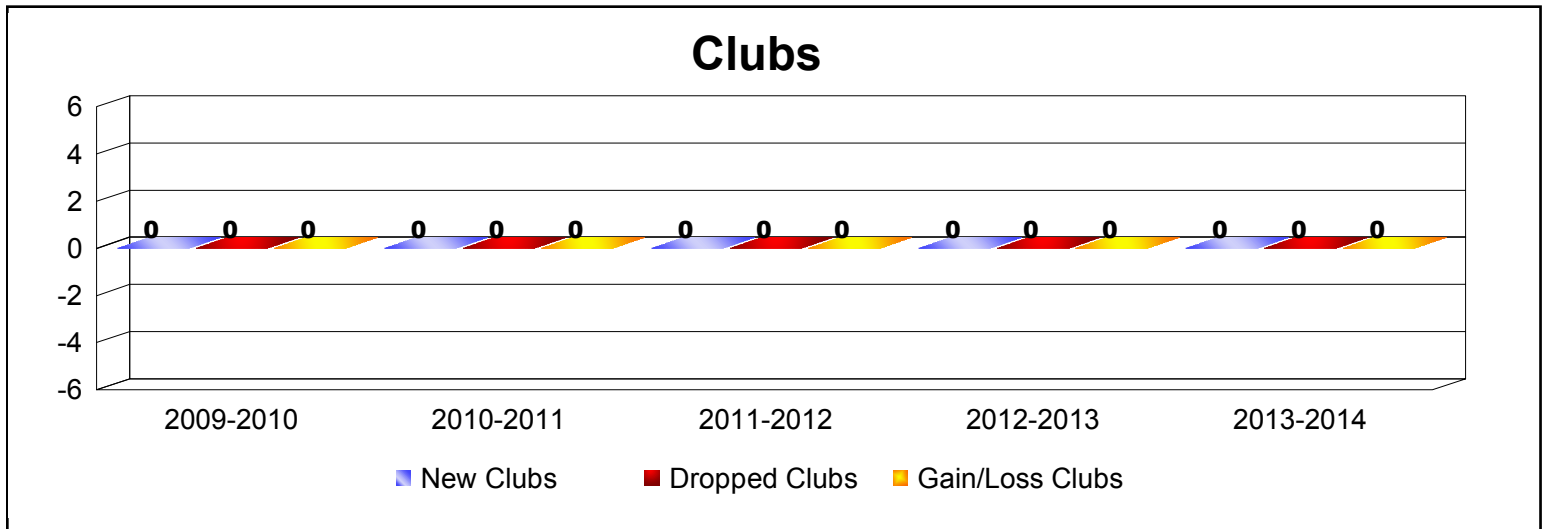

Year	New Clubs	Dropped Clubs	Gain/ Loss Clubs	New Members	Charter Members	Reinstate Members	Transfer Members	Total Member Added	Total Members Dropped	Gain/ Loss Members
2009-2010	0	0	0	4	0	0	1	5	-4	1
2010-2011	0	0	0	12	0	2	0	14	-20	-6
2011-2012	0	0	0	8	0	2	0	10	-6	4
2012-2013	0	0	0	14	0	0	1	15	-16	-1
2013-2014	0	0	0	2	0	1	0	3	-9	-6
Average	0	0	0	8	0	1	0	9	-11	-2

Year	New Clubs	Dropped Clubs	Gain/ Loss Clubs	New Members	Charter Members	Reinstate Members	Transfer Members	Total Member Added	Total Members Dropped	Gain/ Loss Members
2009-2010	1	-1	0	126	28	11	4	169	-159	10
2010-2011	1	-2	-1	122	23	20	14	179	-234	-55
2011-2012	0	0	0	69	0	8	5	82	-208	-126
2012-2013	1	0	1	100	30	11	8	149	-140	9
2013-2014	1	-2	-1	109	25	6	4	144	-132	12
Average	1	-1	0	105	21	11	7	145	-175	-30