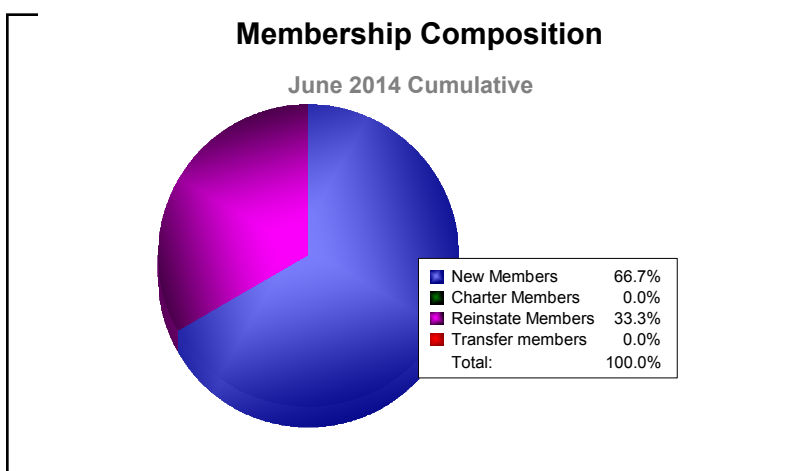

Year	New Clubs	Dropped Clubs	Gain/ Loss Clubs	New Members	Charter Members	Reinstate Members	Transfer Members	Total Member Added	Total Members Dropped	Gain/ Loss Members
2009-2010	0	0	0	4	0	0	1	5	-4	1
2010-2011	0	0	0	12	0	2	0	14	-20	-6
2011-2012	0	0	0	8	0	2	0	10	-6	4
2012-2013	0	0	0	14	0	0	1	15	-16	-1
2013-2014	0	0	0	2	0	1	0	3	-9	-6
Average	0	0	0	8	0	1	0	9	-11	-2