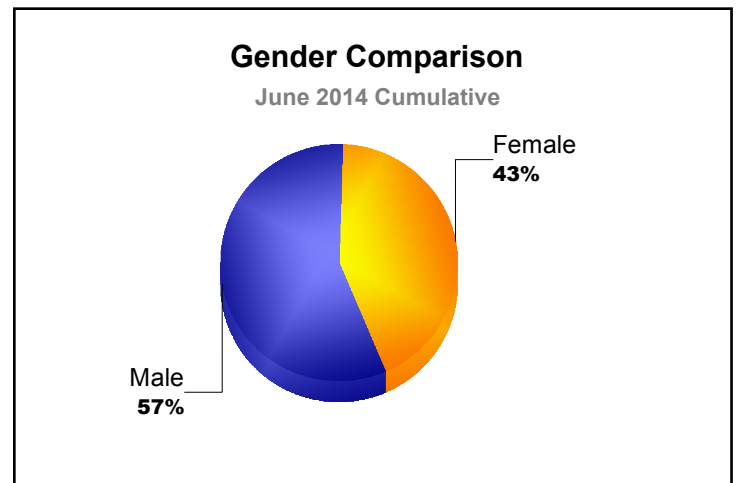

Year	New Clubs	Dropped Clubs	Gain/ Loss Clubs	New Members	Charter Members	Reinstate Members	Transfer Members	Total Member Added	Total Members Dropped	Gain/ Loss Members
2009-2010	0	0	0	4	0	0	1	5	-4	1
2010-2011	0	0	0	12	0	2	0	14	-20	-6
2011-2012	0	0	0	8	0	2	0	10	-6	4
2012-2013	0	0	0	14	0	0	1	15	-16	-1
2013-2014	0	0	0	2	0	1	0	3	-9	-6
Average	0	0	0	8	0	1	0	9	-11	-2